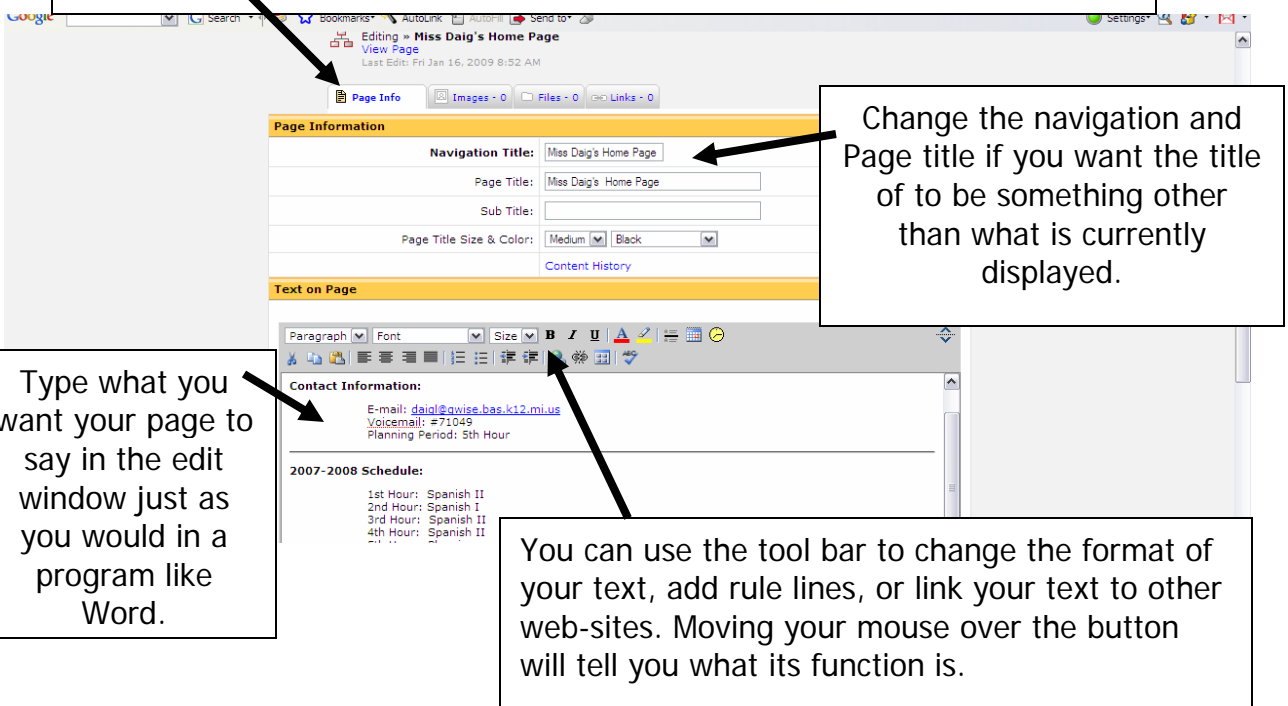

School World Help Sheet

Adding Content to Your Home Page

Your homepage is the main page for your website. It is the first page that will be displayed when someone visits your site.

The edit page has 4 tabs. The first (Page Info) is where you will be working most of the time. The other tabs you will only use if you want to add images, files or links to your page.

When you are finished, click "Save."